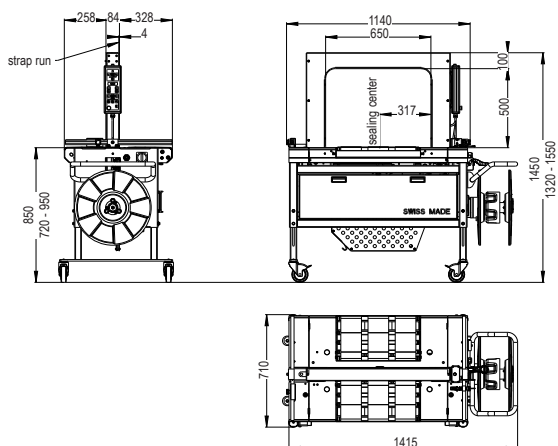

Fully Automatic Strapping Machines

Layouts 805B - Strapping Programs

805B (650 x 500 mm)

805B (850 x 650 mm)

Strapping programs - Standard strapping modes

Pass through without strapping

Single strap

Two straps

Three straps

Multiple strapping of long packages with regular strap distances

ALPHA PACKAGING SYSTEM CO.,LTD

Taowan Industrial Building No.2, Chajiao, Liwan District, GZ

Tel. 020 8161 3383 or 0771 5579 016