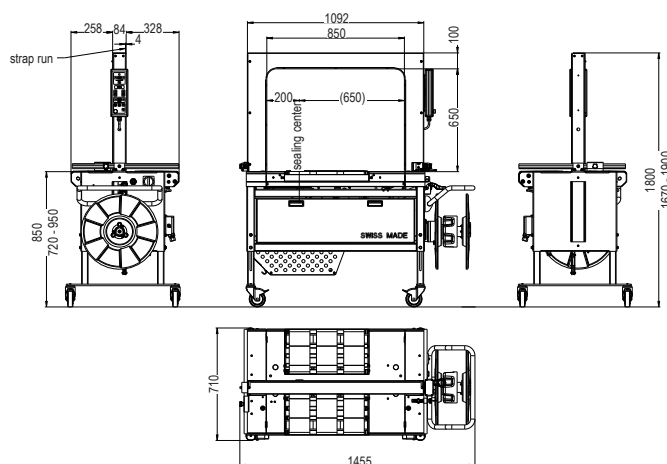

Fully Automatic Strapping Machines

Layouts 805B - Strapping Programs

805B (650 x 500 mm)

805B (850 x 650 mm)

Strapping programs - Standard strapping modes

Pass through without strapping

Single strap

Two straps

Three straps

Multiple strapping of long packages with regular strap distances

ALPHA PACKAGING SYSTEM CO.,LTD

Taowan Industrial Building No.2, Chajiao, Liwan District, GZ

Tel. 020 8161 3383 or 0771 5579 016