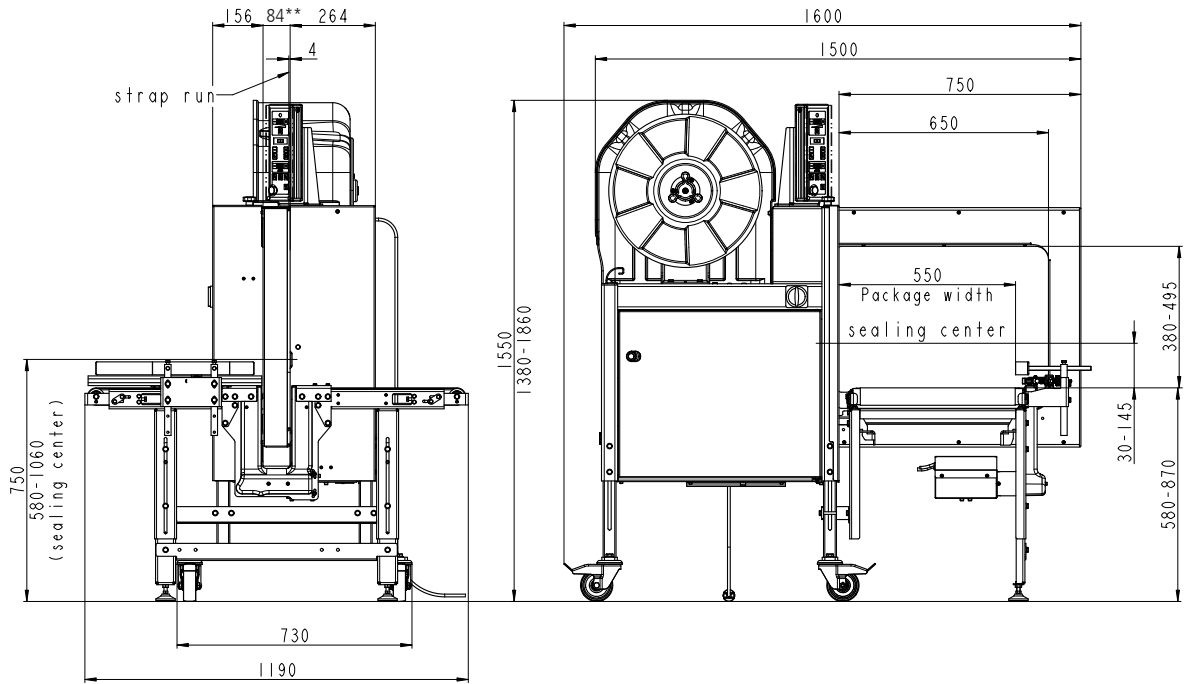

Layout  
**DAP-812DB**  
 Arch dimension  
 650 x 500 mm

Layout  
**DAP-812DB**  
 Arch dimension  
 650 x 600 mm

\* with short belts;  
 (Kit - Nr. : 740.001.053)