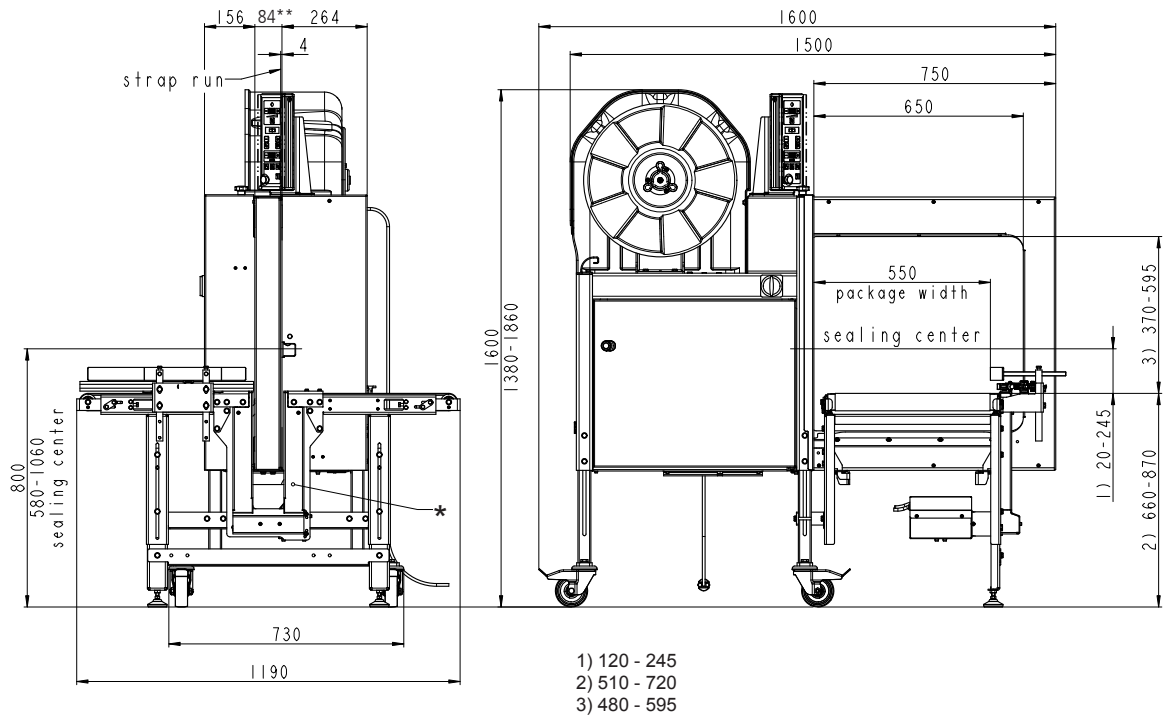

Layout  
**DAP-812DB**  
 Arch dimension  
 650 x 500 mm

Layout  
**DAP-812DB**  
 Arch dimension  
 650 x 600 mm

\* with short belts;  
 (Kit - Nr. : 740.001.053)